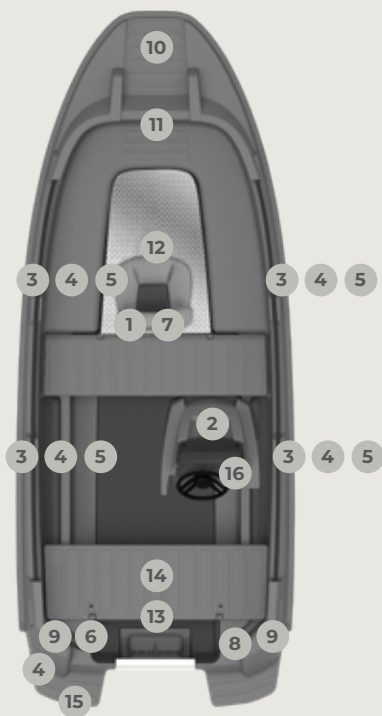

# STANDARD equipment for Hydra 450 fishing

1

Springfield Round 9"  
Hi-Lo Base opbouw  
Anodized  
+ support plate

2

173 2.25" BALL  
MOUNT

3

242 RAIL MOUNT  
ADAPTER (4 pcs)

4

Scotty 241L Side/  
Deck Mounting  
Bracket (5 pcs)

5

Scotty 289 R-5 rod  
holder (4 pcs)

	<b>Code</b>	<b>Ident</b>
	6	Fish-On! Plastic Triple Rod Holder with plate
	7	Springfield pedestal power-rise 12 3/4
	8	Rocket Launcher ROD HOLDERS 479
	9	Fishing Rod Holder with Cap, Plastic (2 pcs)
	10	Front engine holder
	11	Inspection hatch
	12	Sundeck box PE with metal plate
	13	Black box for console